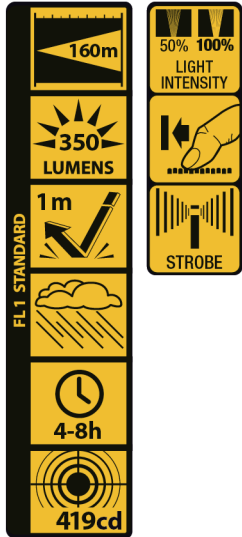

5 Watt LED Working Lamp • 350 Lumen Power

M-WKL-001YB-DU

Function	100% - 50% - Off - Stroboscope
LED Type	5 Watt LED
Light Output	350 lumens
Beam Distance	160m
Run Time	100% = 4h / 50% = 8h
Water Resistance	IP44
Material	Aluminium/plastic
Color	Black and yellow
Battery operated	3x AA Alkaline included
Dimensions	17.00cm x 13.20cm x 4.00cm
Packaging	1 piece in colorbox
EAN	0884620051631